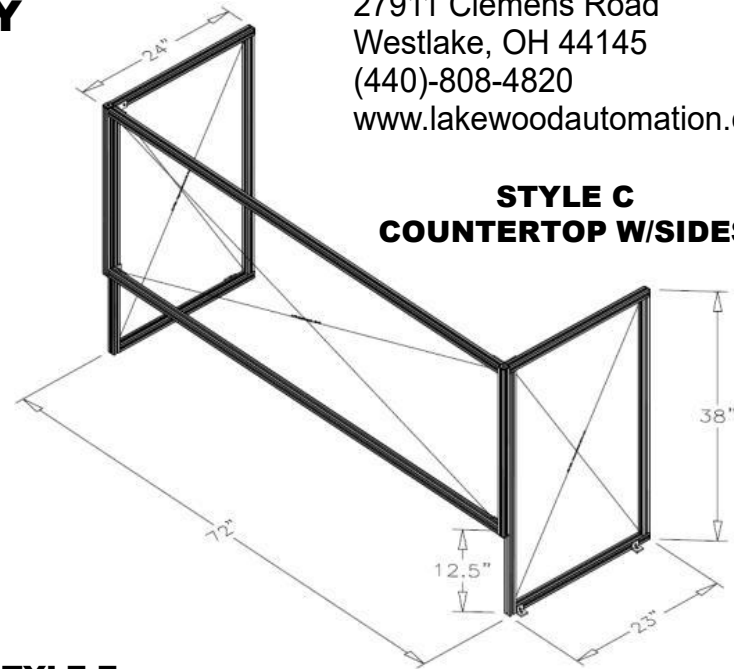

SAFETY BARRIERS FOR RETAIL & INDUSTRY

Lakewood Automation

27911 Clemens Road
Westlake, OH 44145
(440)-808-4820

www.lakewoodautomation.com

**STYLE A
TABLETOP**

**STYLE B
TABLETOP
W/RUBBER FEET**

**STYLE C
COUNTERTOP W/SIDES**

**STYLE E
FULL-SIZE**

**STYLE F
FULL-SIZE
WITH CASTERS**

**STYLE D
COUNTERTOP**

ALL STYLES CONFIGURABLE BY SIZE, EXTRUSION TYPE(SMOOTH & SLOTTED), EXTRUSION FINISH (CLEAR & BLACK), PANEL TYPE (CLEAR, TINTED, OR OPAQUE), MOUNTING (NONE, BRACKETS, FEET, CASTERS). SUPPLIED AS UN-ASSEMBLED KITS OR ASSEMBLED UNITS.