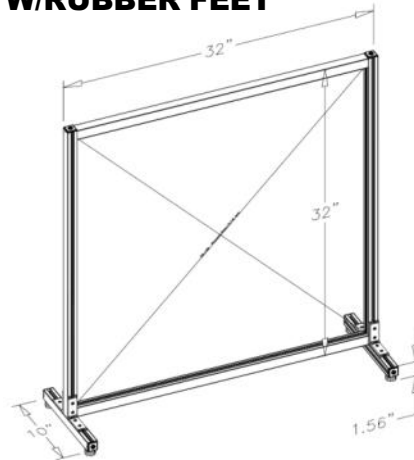

SAFETY BARRIERS FOR RETAIL & INDUSTRY

Lakewood Automation

27911 Clemens Road
Westlake, OH 44145
(440)-808-4820

www.lakewoodautomation.com

**STYLE A
TABLETOP**

**STYLE B
TABLETOP
W/RUBBER FEET**

**STYLE C
COUNTERTOP W/SIDES**

**STYLE E
FULL-SIZE**

**STYLE F
FULL-SIZE
WITH CASTERS**

**STYLE D
COUNTERTOP**

ALL STYLES CONFIGURABLE BY SIZE, EXTRUSION TYPE(SMOOTH & SLOTTED), EXTRUSION FINISH (CLEAR & BLACK), PANEL TYPE (CLEAR, TINTED, OR OPAQUE), MOUNTING (NONE, BRACKETS, FEET, CASTERS). SUPPLIED AS UN-ASSEMBLED KITS OR ASSEMBLED UNITS.