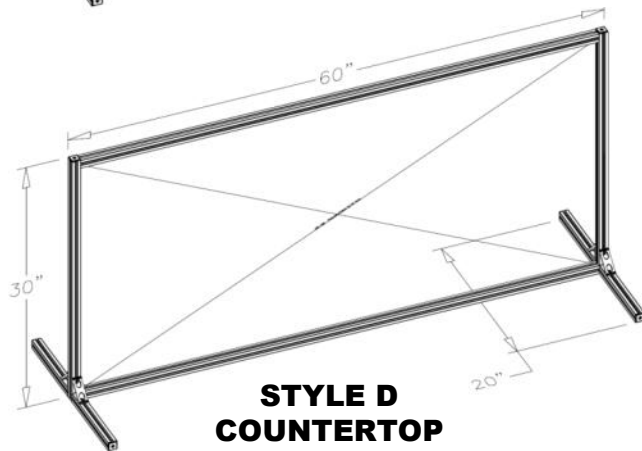

SAFETY BARRIERS FOR RETAIL & INDUSTRY

Lakewood Automation

27911 Clemens Road
Westlake, OH 44145
(440)-808-4820

www.lakewoodautomation.com

**STYLE A
TABLETOP**

**STYLE B
TABLETOP
W/RUBBER FEET**

**STYLE C
COUNTERTOP W/SIDES**

**STYLE E
FULL-SIZE**

**STYLE F
FULL-SIZE
WITH CASTERS**

**STYLE D
COUNTERTOP**

ALL STYLES CONFIGURABLE BY SIZE, EXTRUSION TYPE(SMOOTH & SLOTTED), EXTRUSION FINISH (CLEAR & BLACK), PANEL TYPE (CLEAR, TINTED, OR OPAQUE), MOUNTING (NONE, BRACKETS, FEET, CASTERS). SUPPLIED AS UN-ASSEMBLED KITS OR ASSEMBLED UNITS.