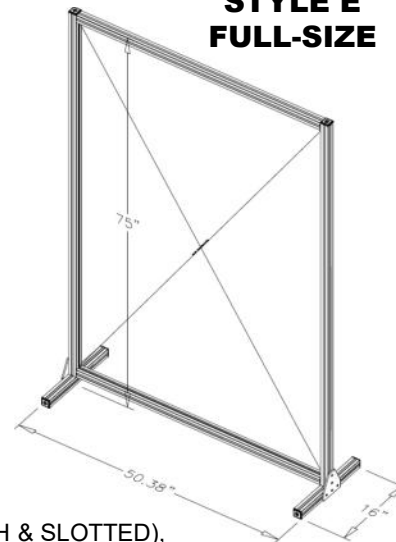

SAFETY BARRIERS FOR RETAIL & INDUSTRY

Lakewood Automation

27911 Clemens Road
Westlake, OH 44145
(440)-808-4820

www.lakewoodautomation.com

**STYLE A
TABLETOP**

**STYLE B
TABLETOP
W/RUBBER FEET**

**STYLE C
COUNTERTOP W/SIDES**

**STYLE E
FULL-SIZE**

**STYLE F
FULL-SIZE
WITH CASTERS**

**STYLE D
COUNTERTOP**

ALL STYLES CONFIGURABLE BY SIZE, EXTRUSION TYPE(SMOOTH & SLOTTED), EXTRUSION FINISH (CLEAR & BLACK), PANEL TYPE (CLEAR, TINTED, OR OPAQUE), MOUNTING (NONE, BRACKETS, FEET, CASTERS). SUPPLIED AS UN-ASSEMBLED KITS OR ASSEMBLED UNITS.