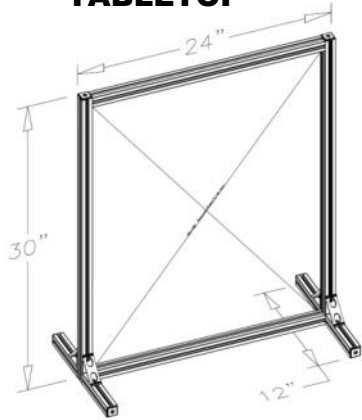

SAFETY BARRIERS FOR RETAIL & INDUSTRY

Lakewood Automation

27911 Clemens Road
Westlake, OH 44145
(440)-808-4820

www.lakewoodautomation.com

**STYLE A
TABLETOP**

**STYLE B
TABLETOP
W/RUBBER FEET**

**STYLE C
COUNTERTOP W/SIDES**

**STYLE E
FULL-SIZE**

**STYLE F
FULL-SIZE
WITH CASTERS**

**STYLE D
COUNTERTOP**

ALL STYLES CONFIGURABLE BY SIZE, EXTRUSION TYPE(SMOOTH & SLOTTED), EXTRUSION FINISH (CLEAR & BLACK), PANEL TYPE (CLEAR, TINTED, OR OPAQUE), MOUNTING (NONE, BRACKETS, FEET, CASTERS). SUPPLIED AS UN-ASSEMBLED KITS OR ASSEMBLED UNITS.