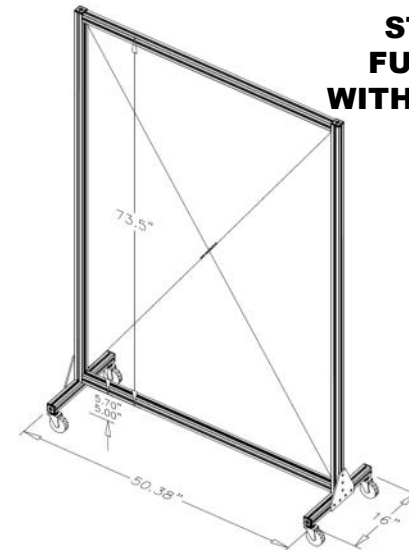

SAFETY BARRIERS FOR RETAIL & INDUSTRY

Lakewood Automation

27911 Clemens Road
Westlake, OH 44145
(440)-808-4820

www.lakewoodautomation.com

**STYLE A
TABLETOP**

**STYLE B
TABLETOP
W/RUBBER FEET**

**STYLE C
COUNTERTOP W/SIDES**

**STYLE E
FULL-SIZE**

**STYLE F
FULL-SIZE
WITH CASTERS**

**STYLE D
COUNTERTOP**

ALL STYLES CONFIGURABLE BY SIZE, EXTRUSION TYPE(SMOOTH & SLOTTED), EXTRUSION FINISH (CLEAR & BLACK), PANEL TYPE (CLEAR, TINTED, OR OPAQUE), MOUNTING (NONE, BRACKETS, FEET, CASTERS). SUPPLIED AS UN-ASSEMBLED KITS OR ASSEMBLED UNITS.